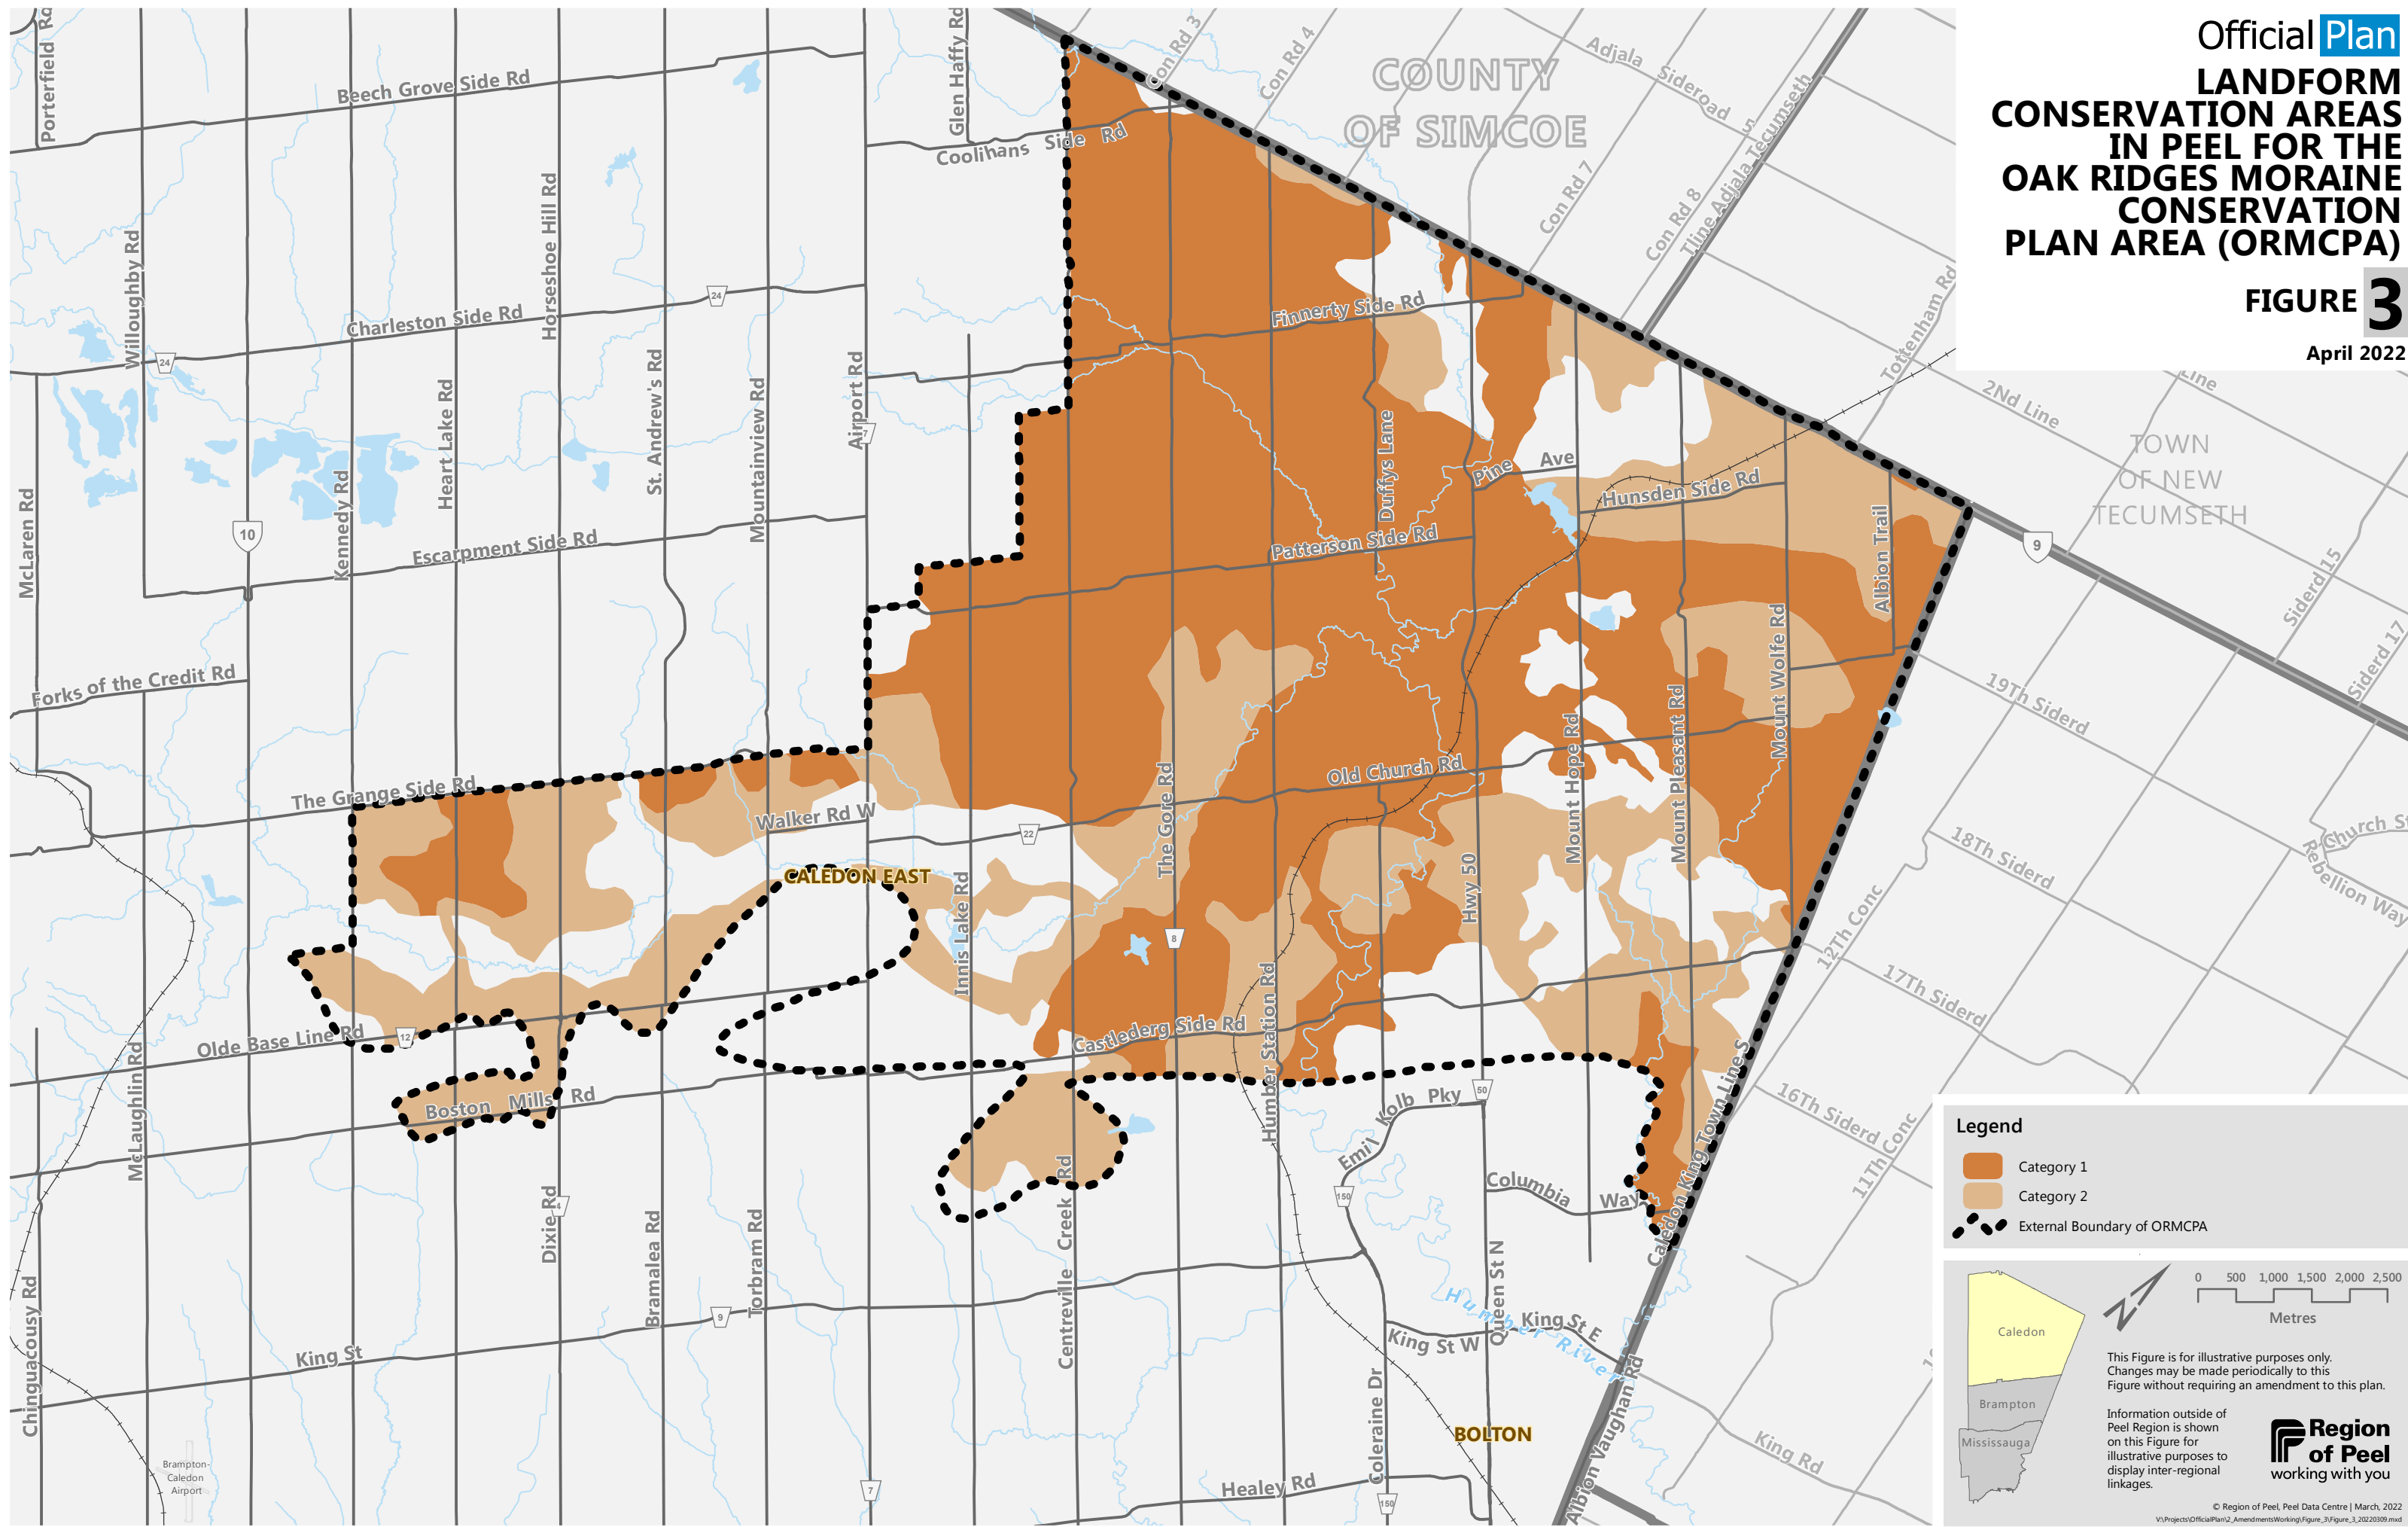

Official **Plan**
LANDFORM CONSERVATION AREAS IN PEEL FOR THE OAK RIDGES MORaine CONSERVATION PLAN AREA (ORMCPA)

FIGURE 3

April 2022

Legend

- Category 1
- Category 2
- External Boundary of ORMCPA

0 500 1,000 1,500 2,000 2,500
Metres

This Figure is for illustrative purposes only. Changes may be made periodically to this Figure without requiring an amendment to this plan.

Information outside of Peel Region is shown on this Figure for illustrative purposes to display inter-regional linkages.

Region of Peel
working with you

© Region of Peel, Peel Data Centre | March, 2022
 V:\Projects\OfficialPlan\2_Amendments\Working\Figure_3\Figure_3_20220309.mxd