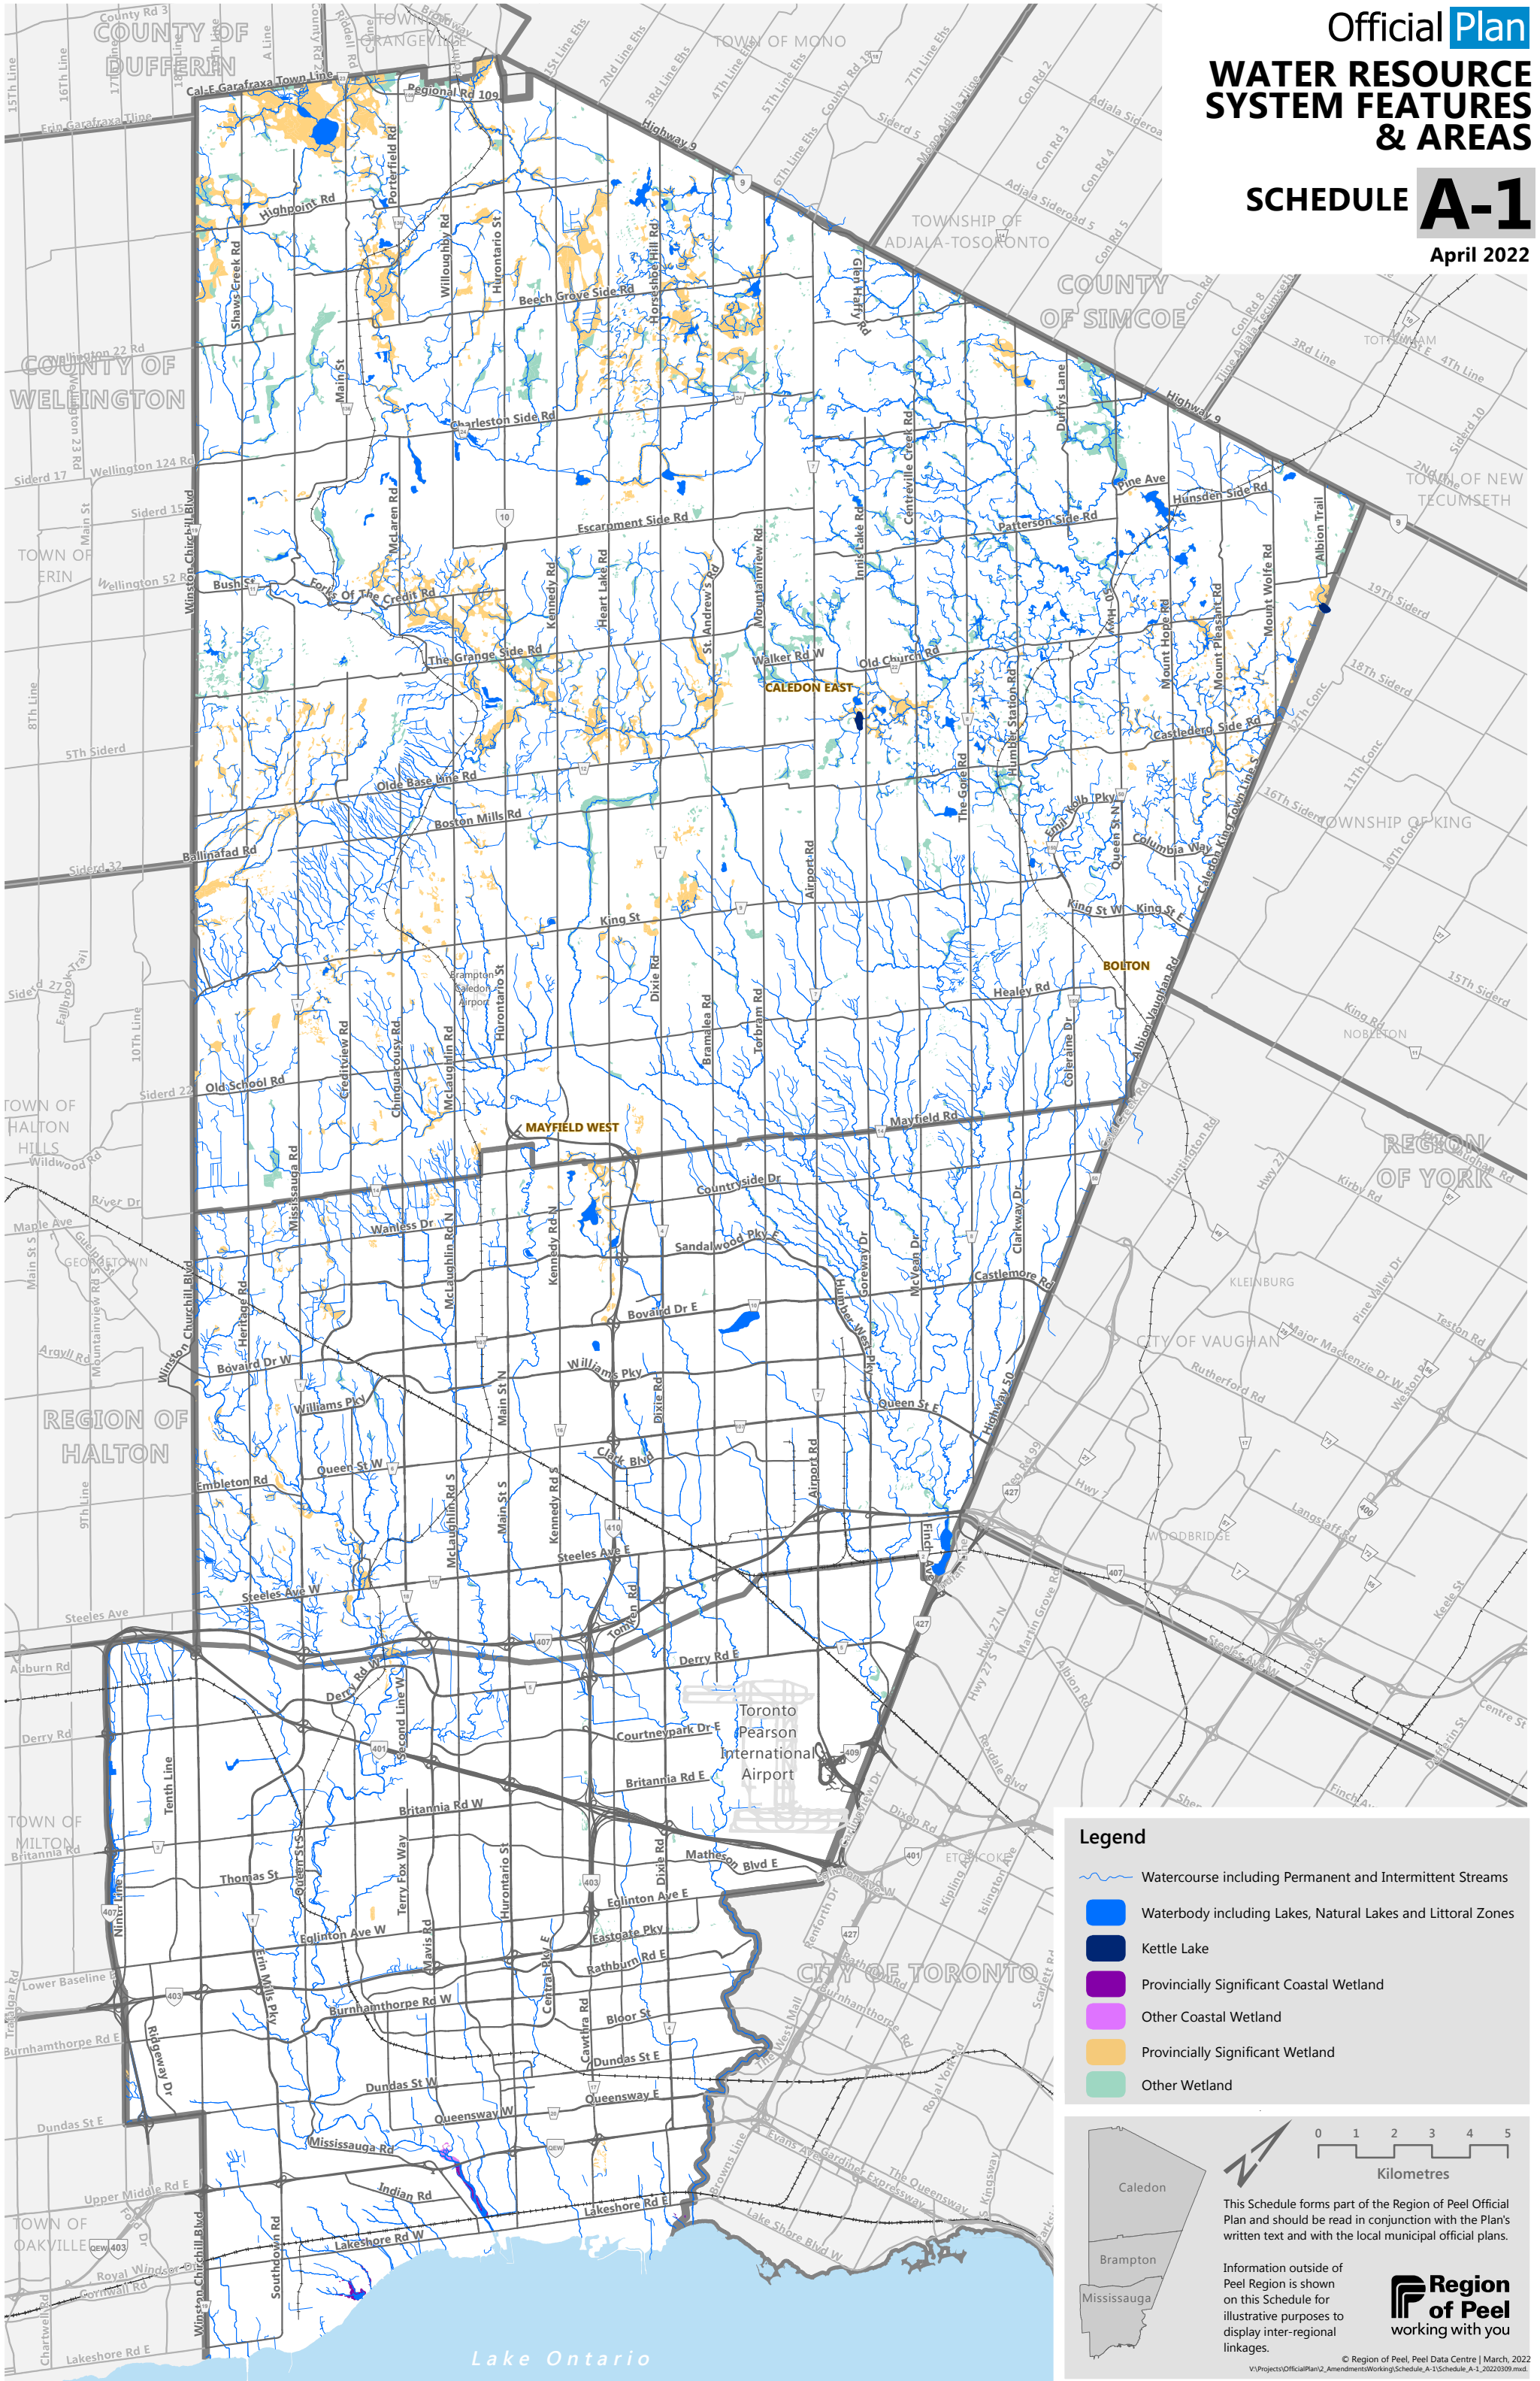

WATER RESOURCE SYSTEM FEATURES & AREAS

SCHEDULE A-1

April 2022

Legend

- Watercourse including Permanent and Intermittent Streams
- Waterbody including Lakes, Natural Lakes and Littoral Zones
- Kettle Lake
- Provincially Significant Coastal Wetland
- Other Coastal Wetland
- Provincially Significant Wetland
- Other Wetland

Scale

0 1 2 3 4 5
Kilometres

This Schedule forms part of the Region of Peel Official Plan and should be read in conjunction with the Plan's written text and with the local municipal official plans.

Information outside of Peel Region is shown on this Schedule for illustrative purposes to display inter-regional linkages.